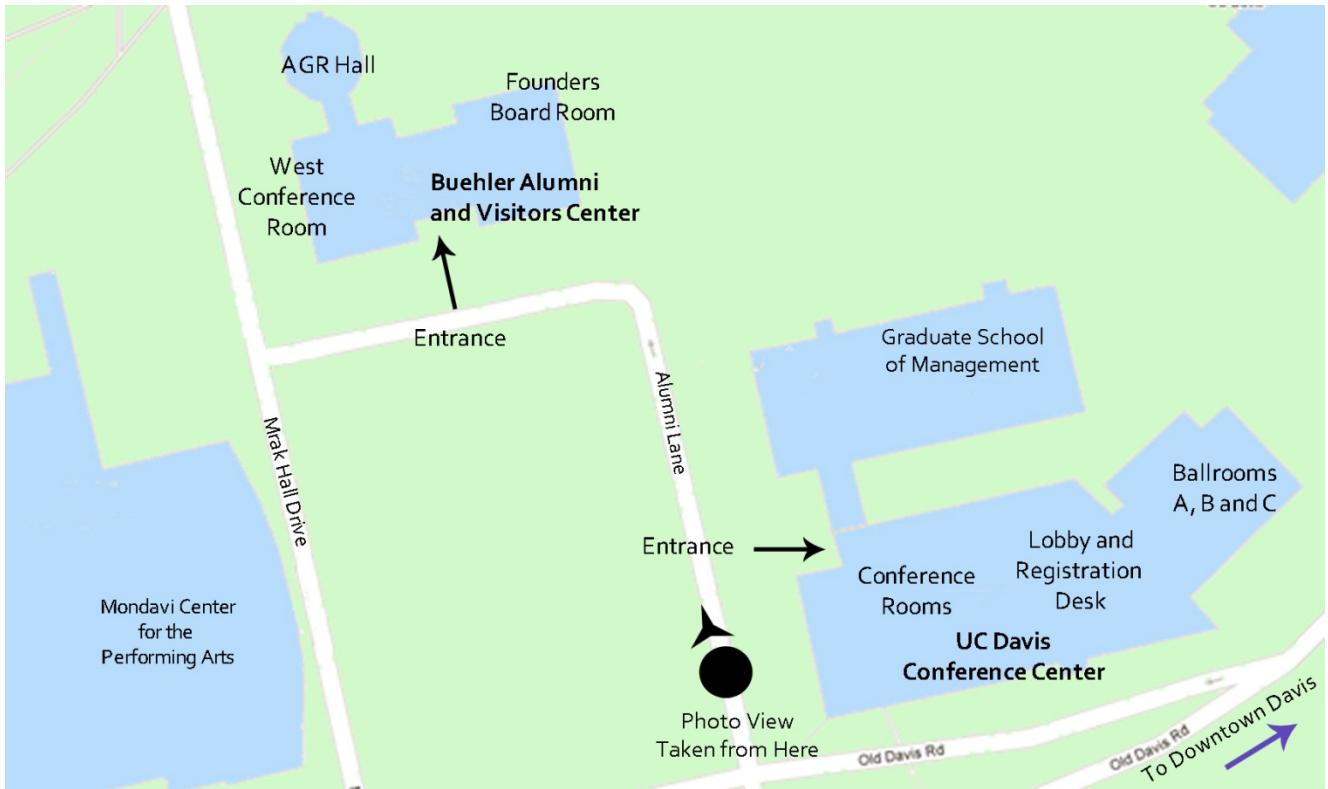

NSF Days at UC Davis Agenda

7:45-8:30	Registration and Continental Breakfast	Conference Center Lobby
8:30-8:45	Welcoming Remarks , <i>Ralph Hexter, Provost and Executive Vice Chancellor, UC Davis, Harris Lewin, Vice Chancellor for Research, UC Davis, Bill Lacy, Vice Provost for University Outreach and International Programs, UC Davis</i>	Conference Center Ballroom A/B/C
8:45-10:45	Introduction to NSF and Overview of the Proposal and Merit Review Process , <i>George Wilson, Legislative Specialist, Office of Legislative and Public Affairs</i>	Conference Center Ballroom A/B/C
10:30-10:50	Break	Conference Center Lobby
10:50-12:20	Cross-Disciplinary, Special Interest, and International Programs , <i>Robert E. Webber, Senior Science Policy Analyst, Office of International and Integrative Activities</i>	Conference Center Ballroom A/B/C
12:20-1:30	Lunch	Conference Center Lobby
1:30-3:00	Concurrent Breakout Sessions Biological Sciences , <i>Samuel M. Scheiner, Program Director, Division of Environmental Biology</i> Computer & Information Science & Engineering , <i>Jeff Forbes, Program Director, Division of Computer and Network Systems</i> Education and Human Resources , <i>Lee L. Zia, Co-Lead Program Director, Division of Undergraduate Education</i> Engineering , <i>Theresa Maldonado, Division Director, Division of Engineering Education and Centers</i> Geosciences , <i>Shemin Ge, Program Director, Division of Earth Sciences</i> Mathematical and Physical Sciences , <i>Ann Orel, Program Director, Division of Physics</i> Social, Behavioral, and Economic Sciences , <i>Susan Sterett, Program Director, Division of Social and Economic Sciences</i>	Conference Center Ballroom B Alumni Center Founders Board Room Conference Center Conference Room A Conference Center Ballroom A Alumni Center West Conference Room Conference Center Conference Room B Conference Center Ballroom C
3:00-3:15	Coffee Break	Alumni Center Lobby Conference Center Lobby
3:15-4:30	Continuation of Concurrent Sessions or Proposal Preparation 101 , <i>George Wilson</i>	Same as above Alumni Center AGR Hall
4:30-6:30	Research Showcase and Poster Session	Conference Center Lobby